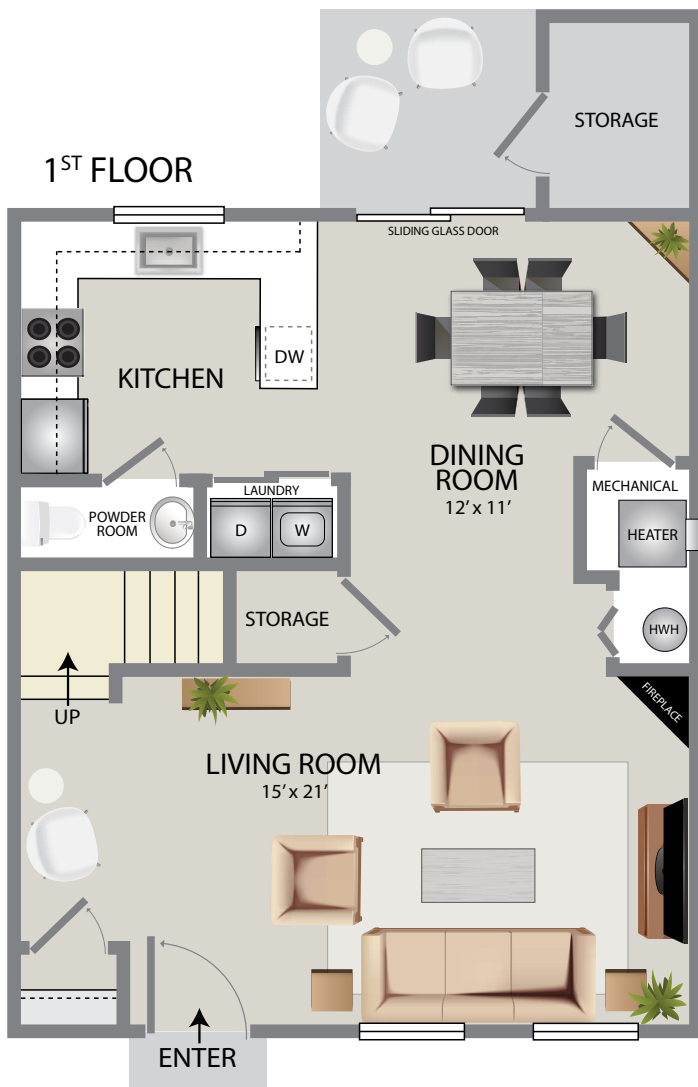

VISTA IV

- 1,144 Sq. Ft.
- 3 Bedroom
- 1.5 Bath

180 Walden Way
Galloway, NJ 08205

732.253.7533

sunrisebayapts.com

Plans and furnishings are for marketing purposes only, and are not to scale. Please inspect construction, subdivision, utility, landscape and other plans available through leasing center for complete and specific information. Actual locations may vary and items shown or not shown on this place are subject to errors, omissions and field changes.

*All units can be reasonably adapted for handicap accessibility for an extra charge.