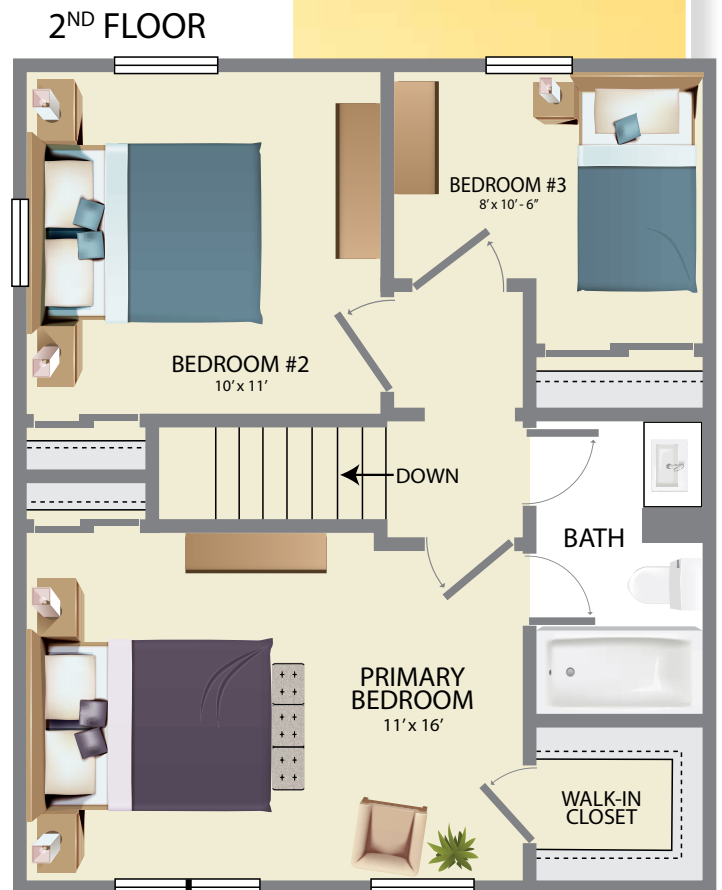

VISTA IV

- 1,144 Sq. Ft.
- 3 Bedroom
- 1.5 Bath

180 Walden Way
Galloway, NJ 08205

732.253.7533

sunrisebayapts.com

Plans and furnishings are for marketing purposes only, and are not to scale. Please inspect construction, subdivision, utility, landscape and other plans available through leasing center for complete and specific information. Actual locations may vary and items shown or not shown on this place are subject to errors, omissions and field changes.